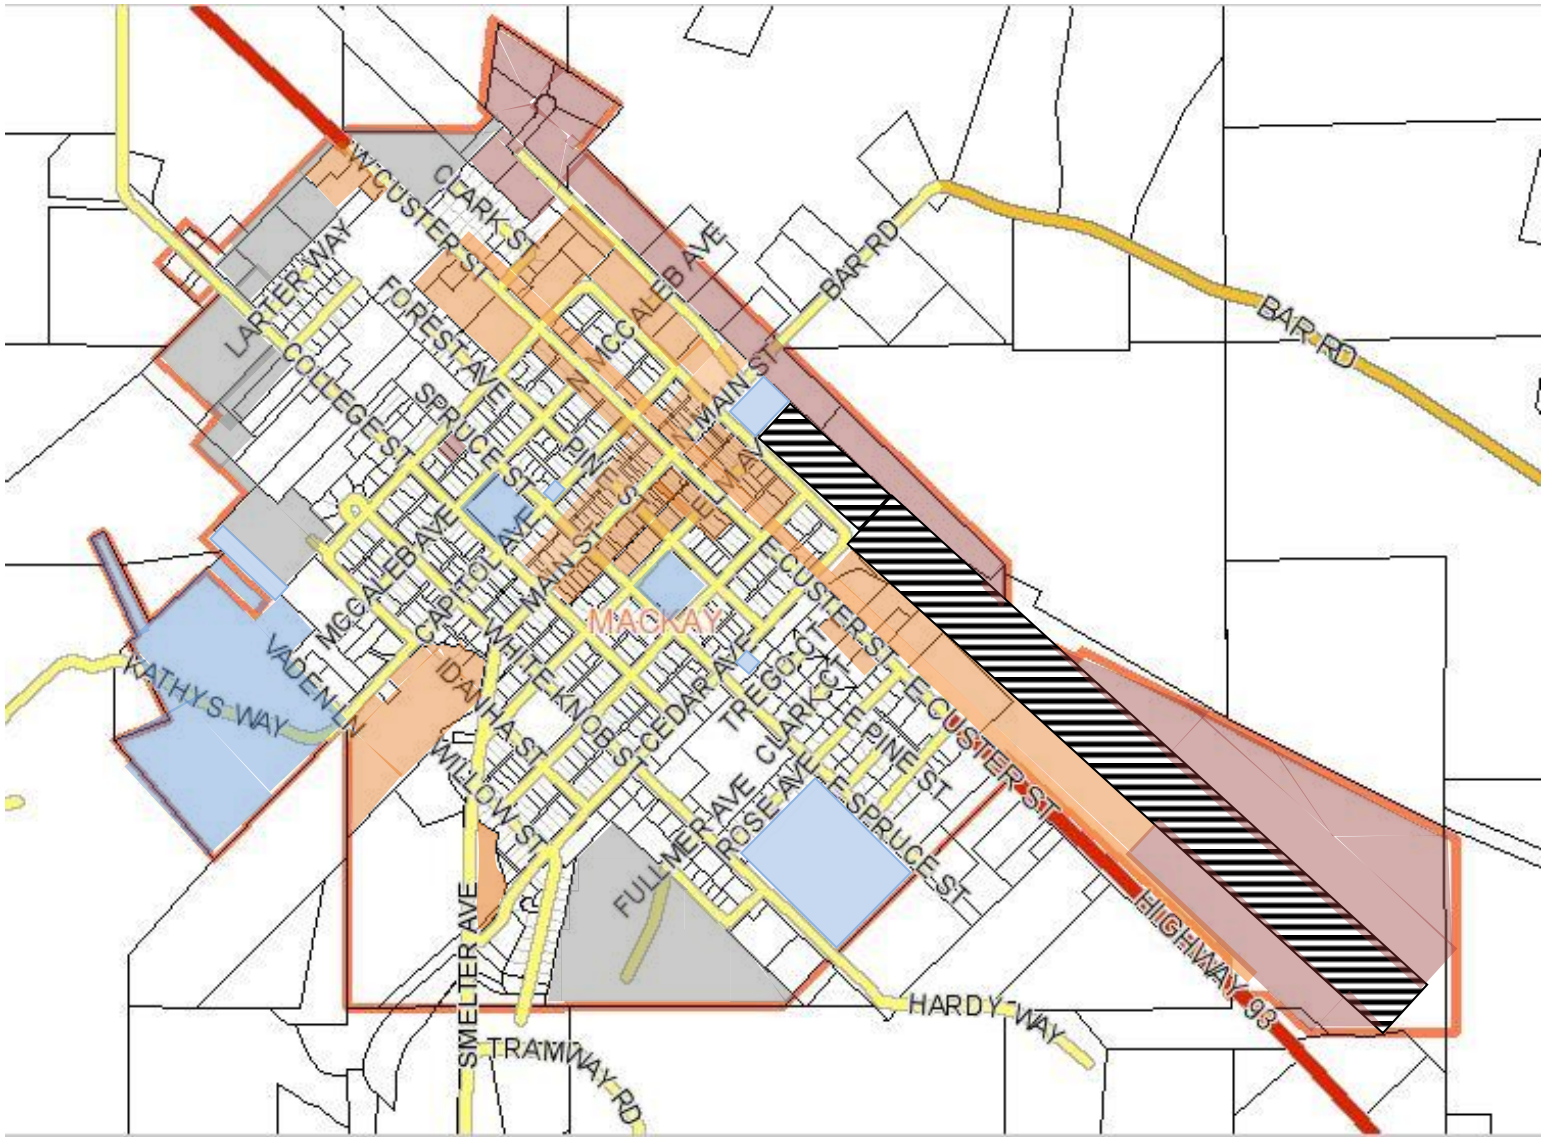

Exhibit 1

**Legend**

-  Residential (R)
-  Commercial (C)
-  Industrial (I)
-  Public (P)
-  Airport (AP)
-  Agricultural (AR)
-  City Limits

**City of Mackay**  
**Zoning Map**  
**Custer County, Idaho**